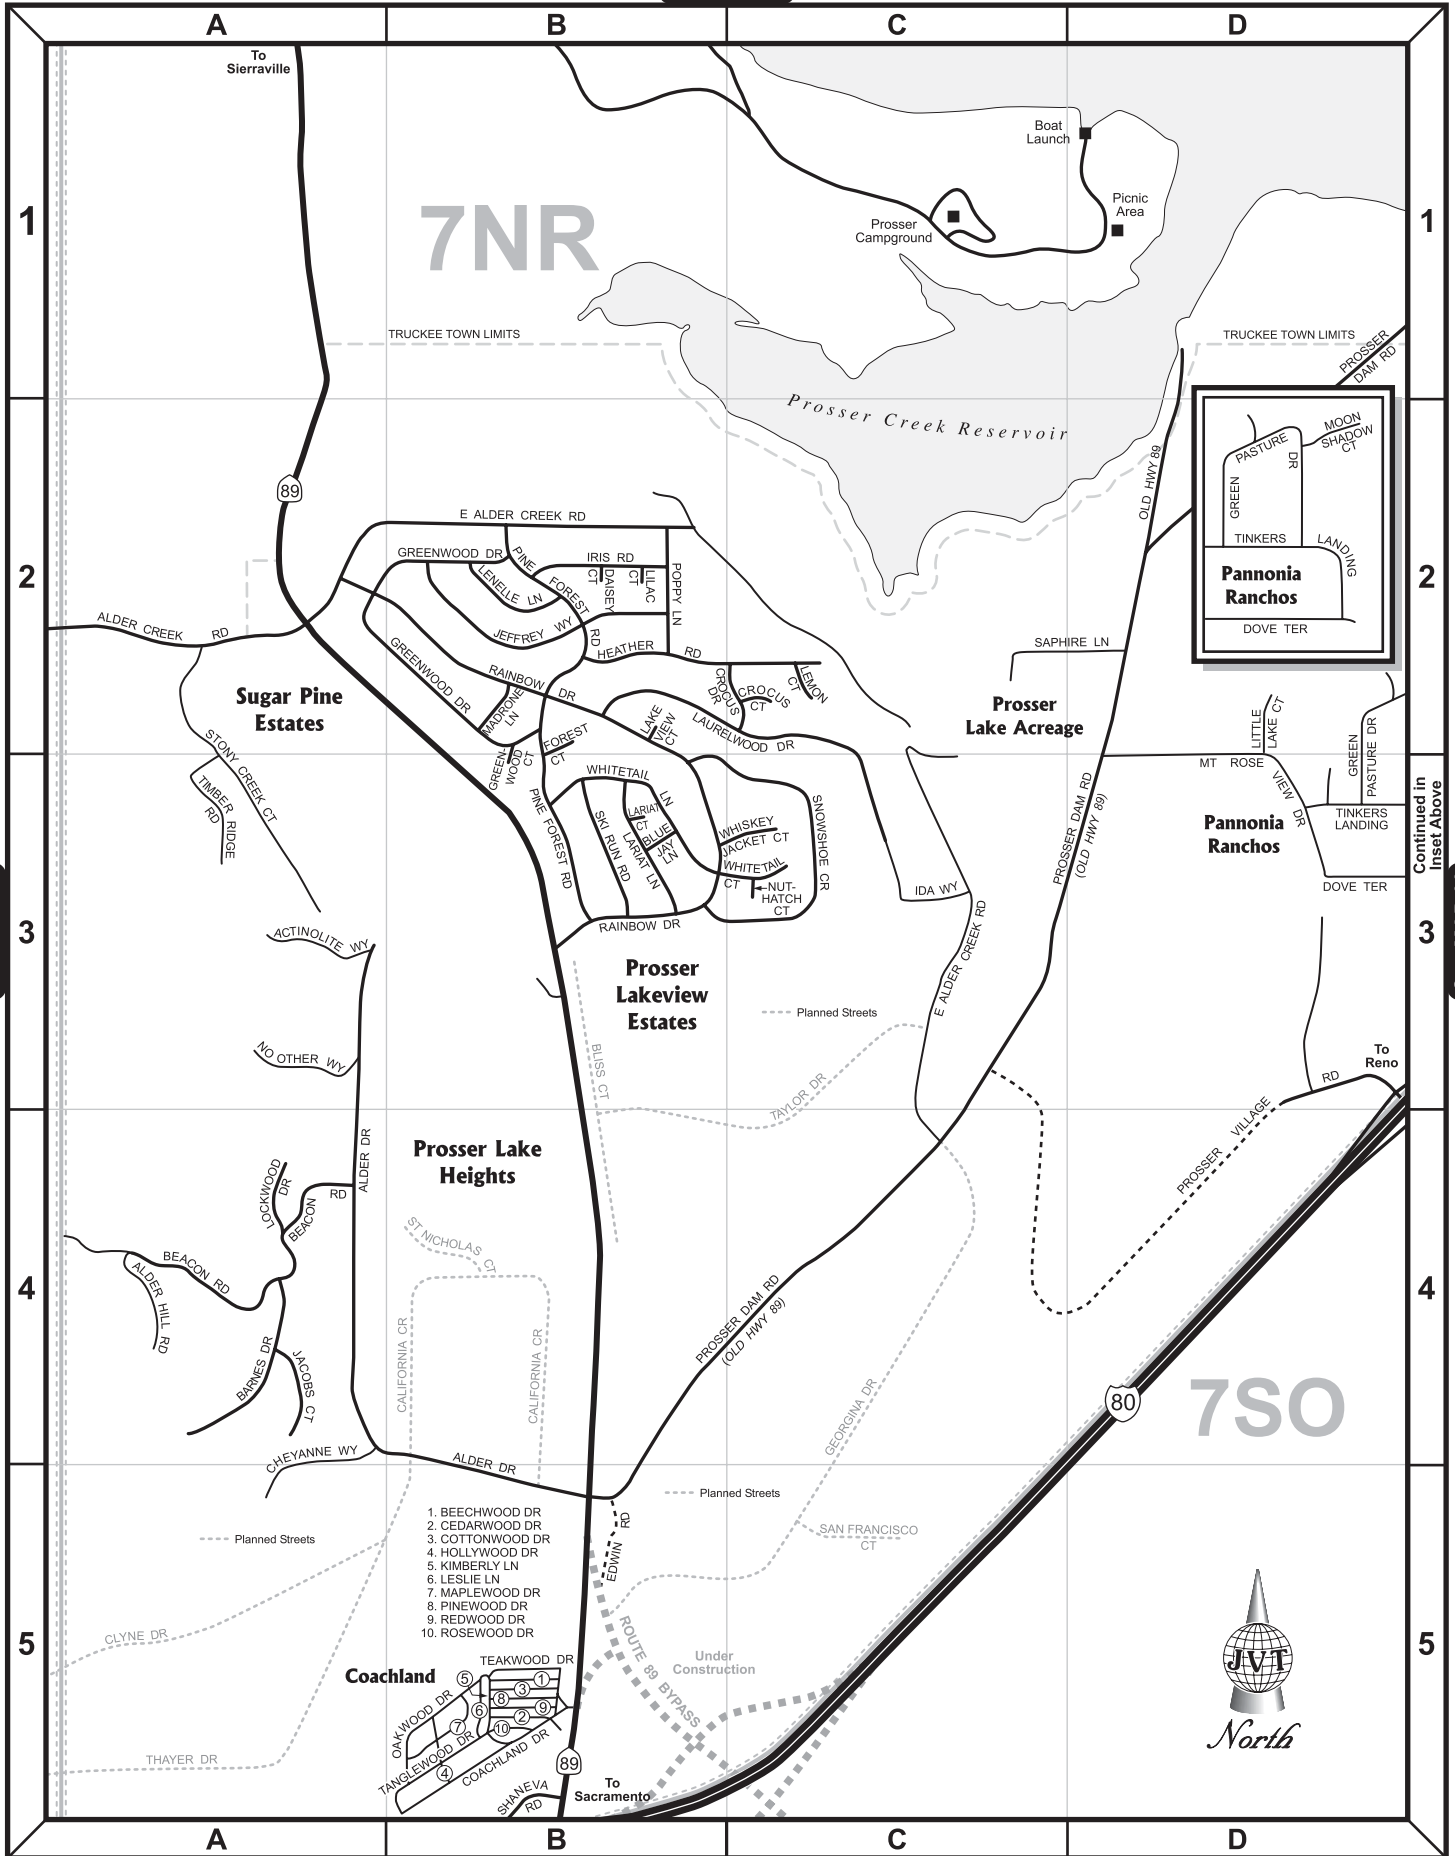

See MAP 23

7NR

Pannonia Ranchos

PASTURE 3RD
MOON SHADOW CT
TINKERS LANDING
DOVE TER

1. BEECHWOOD DR
2. CEDARWOOD DR
3. COTTONWOOD DR
4. HOLLYWOOD DR
5. KIMBERLY LN
6. LESLIE LN
7. MAPLEWOOD DR
8. PINEWOOD DR
9. REDWOOD DR
10. ROSEWOOD DR

Coachland

TEAKWOOD DR
OAKWOOD DR
TANGLEWOOD DR
COACHLAND DR
SHANEVA RD

See MAP 16

MAP 21