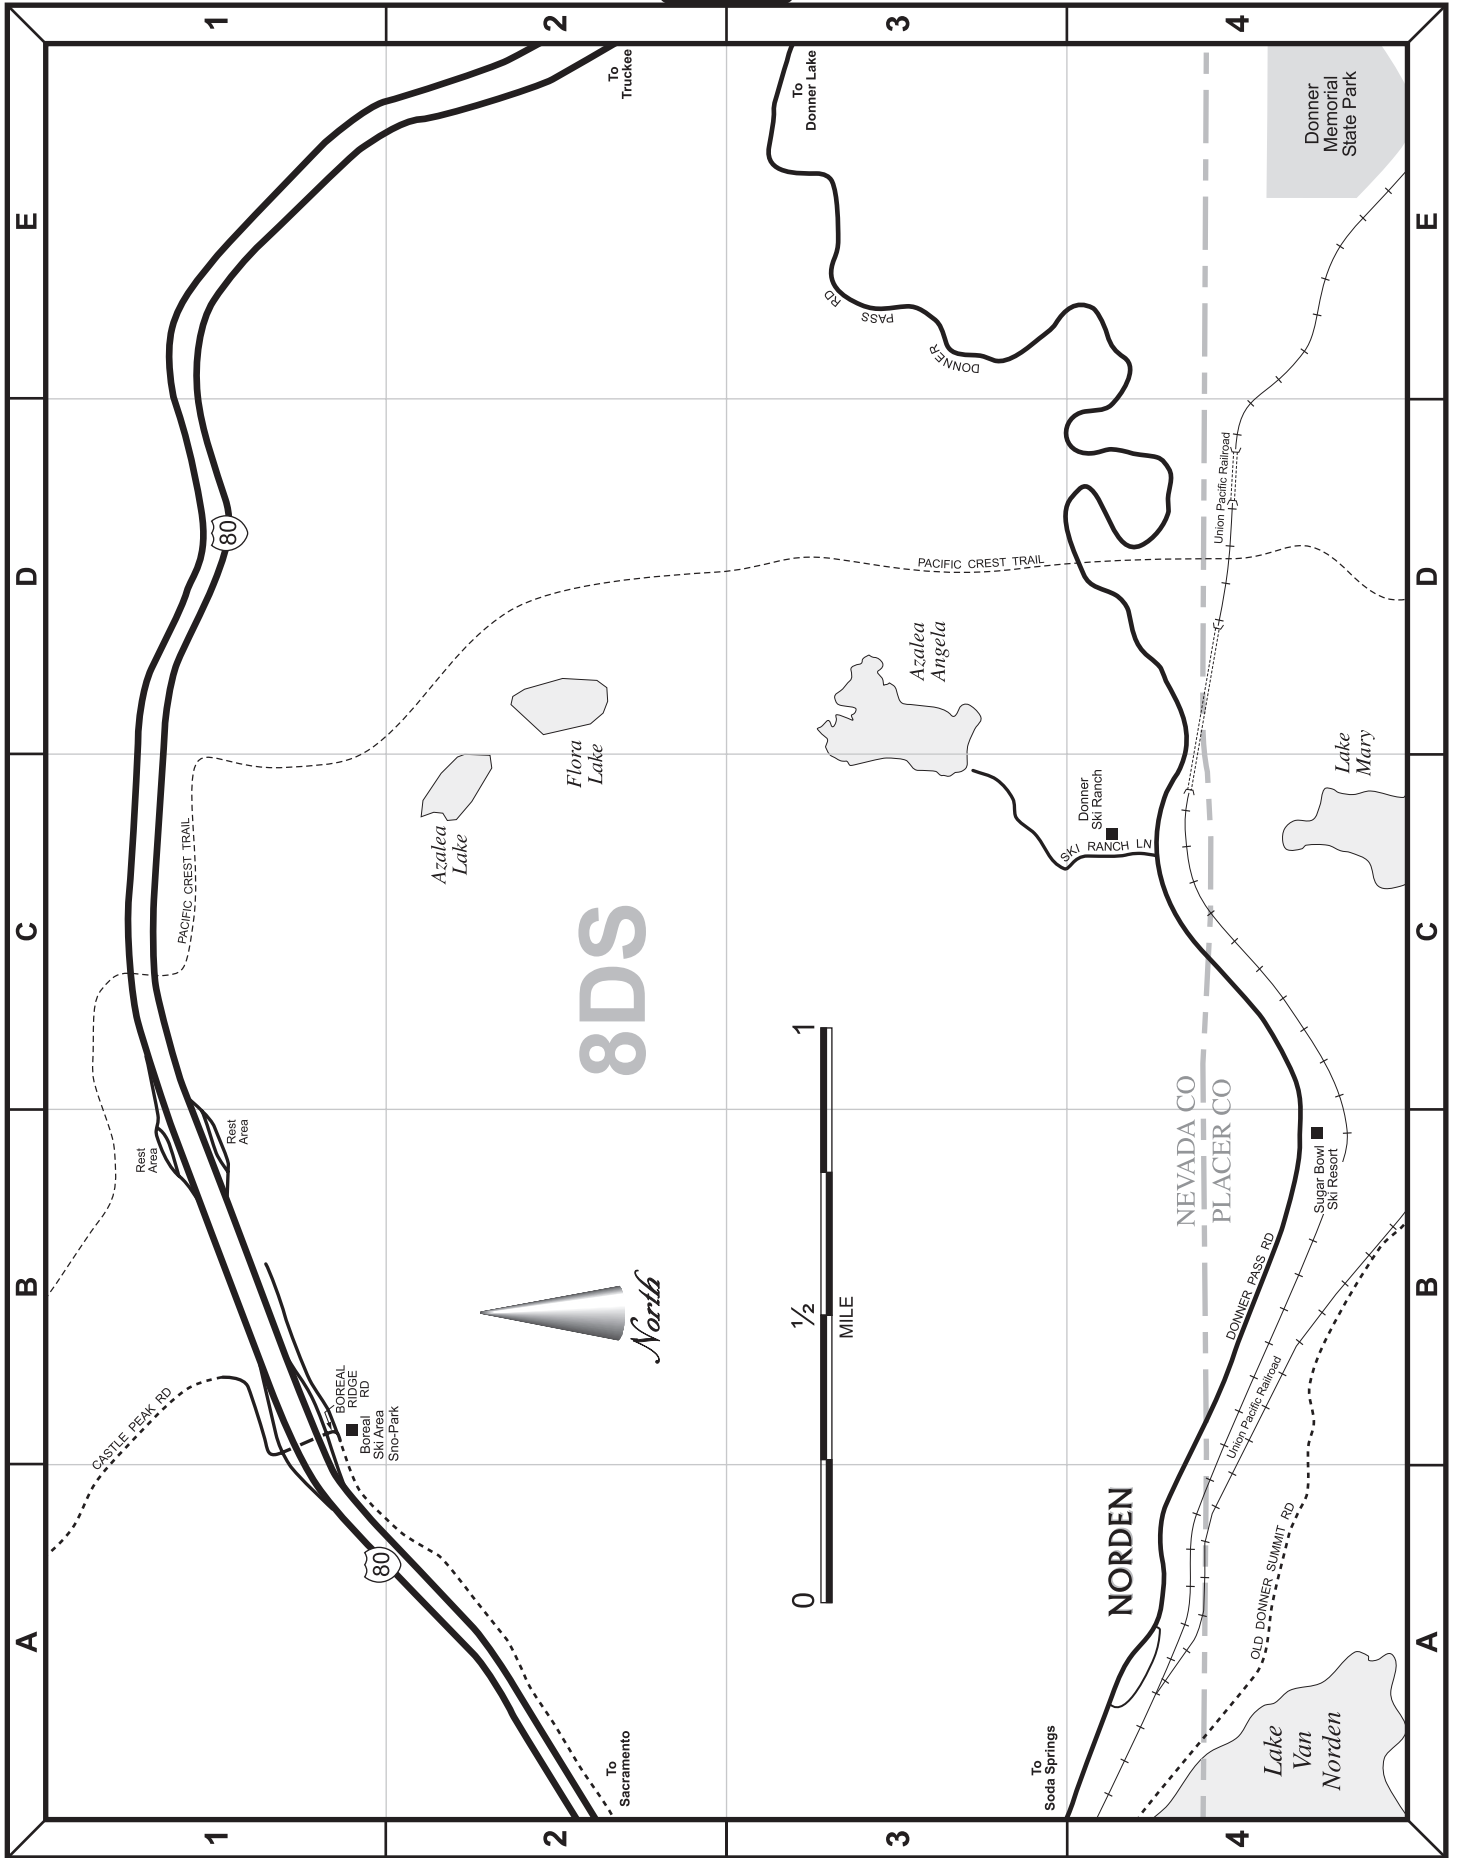

See MAP 18

See MAP 20

8DS

North

NORDEN

NEVADA CO  
PLACER CO

Donner  
Memorial  
State Park

Lake  
Van  
Norden

Lake  
Mary

Donner  
Ski Ranch

Sugar Bowl  
Ski Resort

To  
Truckee

To  
Donner Lake

To  
Soda Springs

To  
Sacramento

1

E

D

C

B

A

Rest Area

Rest Area

CASTLE PEAK RD

OLD DONNER SUMMIT RD

DONNER PASS RD

DONNER PASS RD

SKI RANCH LN